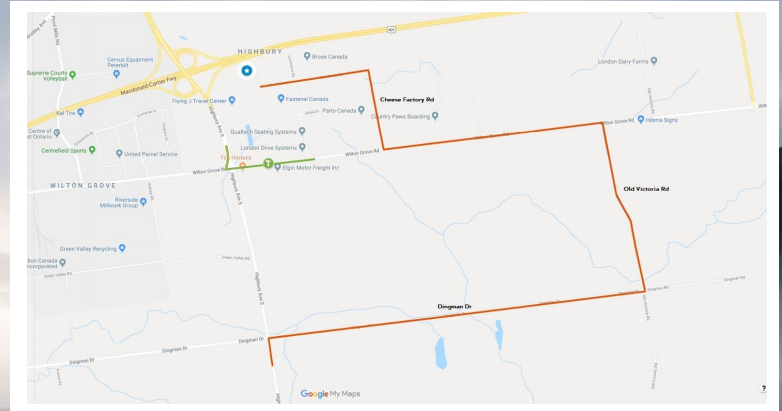

### NORTH BOUND MAP

**SPECIAL NOTE:** Due to the construction on Wilton Grove Rd between Highbury Ave and Commerce Rd, traffic delays and road closures may occur. Alternative access to the Employee Store can be made by entering the industrial complex off Cheese Factory Road via Veterans Memorial Parkway or Old Victoria Road.

**\*\*For alternative detour routes, please refer to Google Maps on your smart device.\*\***

### SOUTH BOUND MAP

#### LOCATION

1425 MAX BROSE DRIVE  
LONDON, ON N6N 0A2  
PHONE: 514-644-4900

**ALTERNATIVE ROUTE  
INFO LISTED ABOVE**