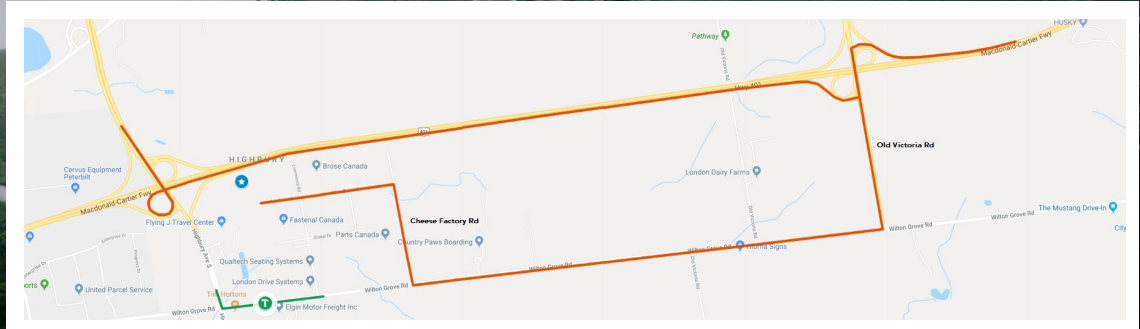

### NORTH BOUND MAP

**SPECIAL NOTE:** Due to the construction on Wilton Grove Rd between Highbury Ave and Commerce Rd, traffic delays and road closures may occur. Alternative access to the Employee Store can be made by entering the industrial complex off Cheese Factory Road via Veterans Memorial Parkway or Old Victoria Road.

**\*\*For alternative detour routes, please refer to Google Maps on your smart device.\*\***

### SOUTH BOUND MAP

#### LOCATION

1425 MAX BROSE DRIVE  
LONDON, ON N6N 0A2  
PHONE: 514-644-4900

**ALTERNATIVE ROUTE  
INFO LISTED ABOVE**